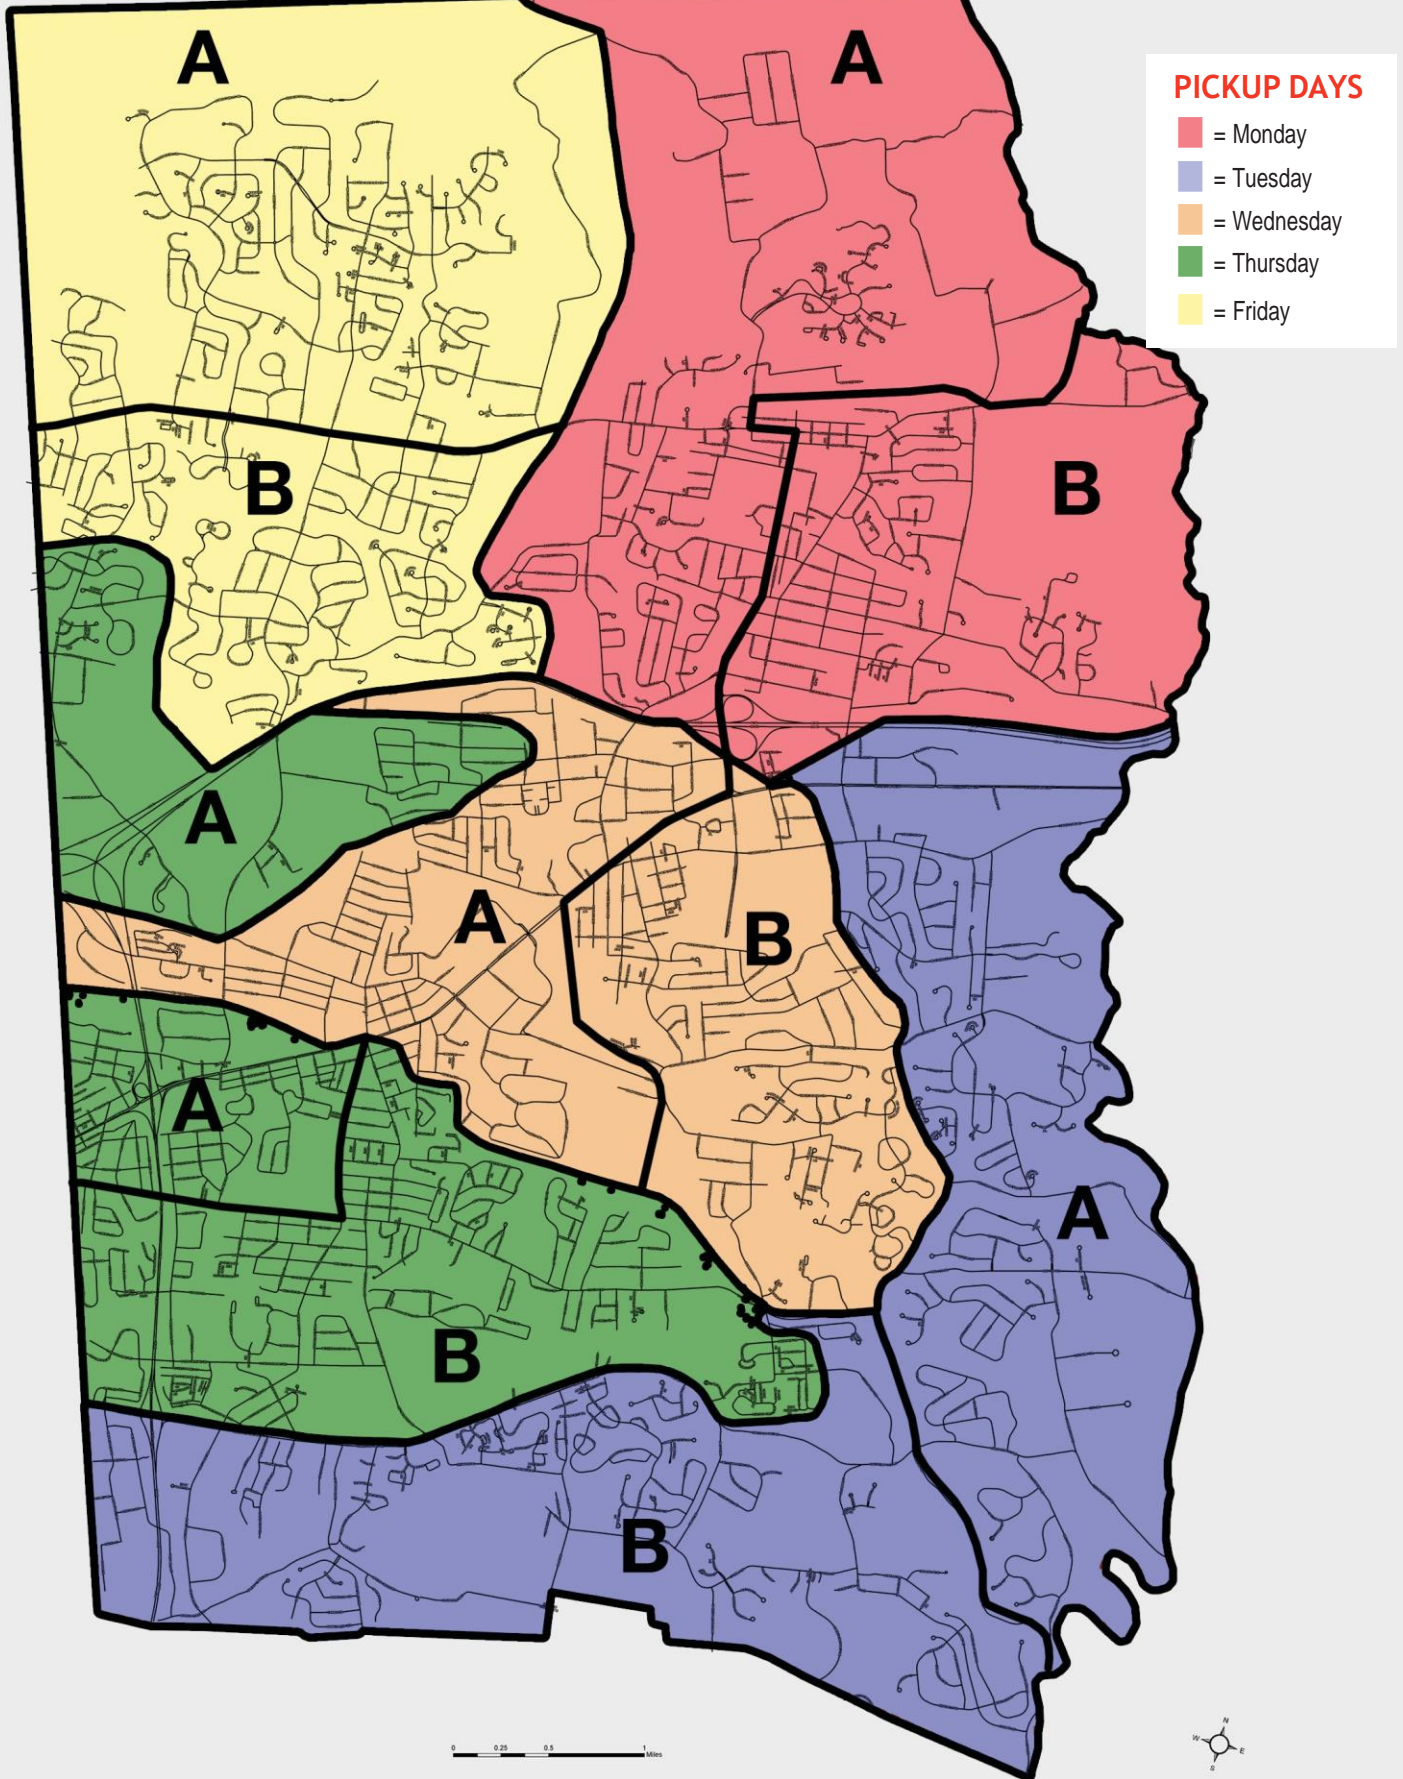

Yard Waste will be picked up EVERY OTHER week the same day as your regular waste.

Lower Paxton Township Collection Map

Yard Waste Customers- A Grouping

Please place your yard waste material curbside on your trash and collection day, following the A grouping schedule. A separate truck will be collecting yard waste in your area on your trash and recycling service day.

Mon A	Tue A	Wed A	Thu A	Fri A
ADAMS AVE	ALFANO DR	ABBINGTON DR	AFLEET ALEX WAY	ABBEY LN
ALBANY RD	ALLENTOWN BLVD	ARCADIA ST	ASH ST	ACADEMY DR
AMBER ST	BAYWOOD DR	BERWYN DR	BERRYHILL RD	ALEXANDRA LN
AVIS LN	BERKSHIRE LN	BRISTOL DR	BIANCA WAY	ALLYSON RD
BANBRIDGE DR	BIRMINGHAM PL	BYRON AVE	BRETNEY DR	AMANDA DR
BELMONT DR	BRIDLE CT	CARE ST	CAMBRIDGE ST	AMANDA LN
BENNINGTON DR	BRITTAN RD	CAROLYN ST	CENTRAL AVE	ASHDON DR
BLANCHESTER RD	BUCKINGHAM RD	CHIARA DR	CHESTNUT ST S	BENJAMIN CT
BLUE MOUNTAIN PKWY	CANTER CT	COLONIAL RD	CIRCLE DR	BLARNEY DR
BRADFORD RD	CENTERFIELD DR	COVE RD	CITATION DR	BLUE HEN CT
BRECKENRIDGE DR	CHARLTON RD	COVENTRY RD	COLONIAL RD	BOX ELDER CT
BRITANNIA CT	CHERRINGTON LN	CURVIN DR	CONCORD ST	BUR CT
BURLINGTON DR	CHURCHILL RD	DANBURY RD	COUNT FLEET CT	CAROLINE LN
CALVARY RD	COPPERSTONE RD	DEVONSHIRE RD (4300-5629)	CREEK DR	CARROLLTON DR
CATHERINE ST (5764-5920)	DEAVEN RD	DREXEL RD	CRUMS MILL RD	COLONIAL RD (2400-2749)
CHESTERFIELD CT	DEERE LN	DWIGHT AVE	CURVIN DR	CONNECTICUT DR
CLERMONT DR	DEVONSHIRE HEIGHTS RD	EARL AVE	EARL DR	CONTINENTAL DR
COLONIAL CLUB DR	DORSET WAY	EARL CT	ELM AVE	COPPERFIELD DR
COMPTON DR	DUBLIN RD	EARL DR	ELMERTON AVE	DEER RUN CT
COTTON DR	ELDERBERRY LN	ETHEL ST	ENDERS AVE	DOVER RD
DERBYSHIRE RD	ESSEX RD	FAIRVIEW DR	FERREE ST	DUNLEY CT
DORIS DR	FARMCREST LN	FENWAY DR	FRITCHEY ST	E BAYBERRY DR
DORIS VIEW DR	GALLOP RD	FOGG RD	GRACE RD	E TILDEN RD